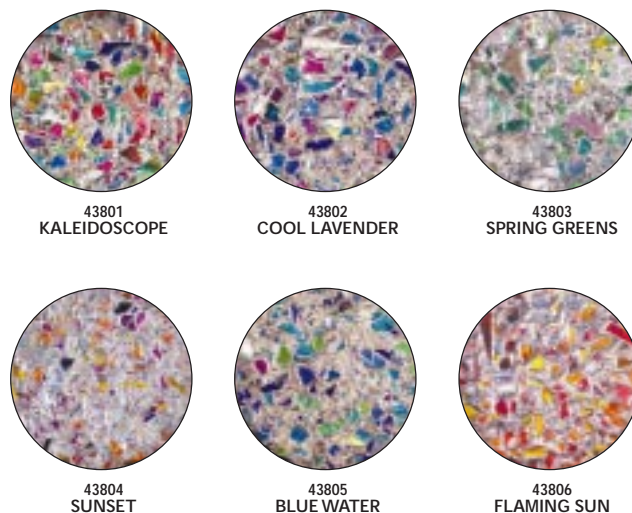

Prismatics are multi-colored texture gobos, made up of tiny chips of dichroic colored glass. Use Prismatics alone, combine them with other gobos (steel* or glass) or use them in the Double Gobo Rotator for remarkable moving effects. Six different color styles give a lighting designer maximum creative options.

Size Available: "B" size (86mm); Moving Light Sizes available by special order
Max. Wattage: 600 Watts
Holder Requirements: Iris Slot Holder (See more information on page 24.)

*When used with a steel gobo, the steel gobo must be farthest from the light source to allow for sharp focus.

All Rosco glass gobos can be used in Rosco Gobo Rotators. Other gobo rotators may require adaptor rings or spring clips for proper sizing and fit. Contact the manufacturer for more details.

Examples of Prismatics projected: