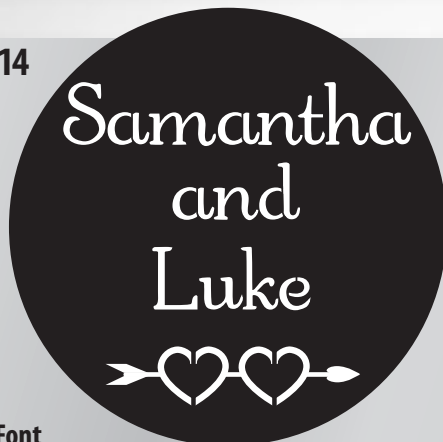

Font
Orange (ORAN)

S15